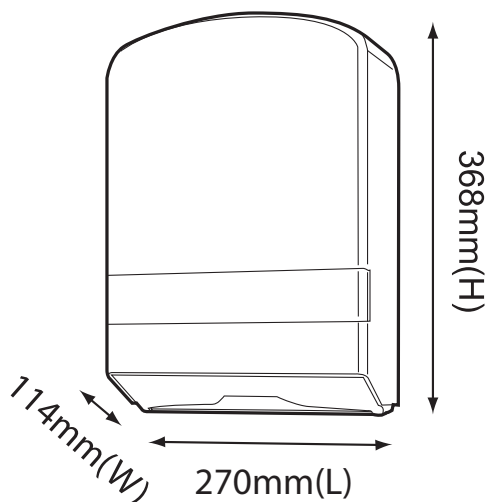

## Specification

<b>Item Code</b>	: PTD 1000
<b>Material</b>	: Made of ABS Plastic
<b>Dimension</b>	: 270mm(L) x 114mm(W) x 368mm(H)
<b>Colour</b>	: White
<b>Paper Towels</b>	: L Fold, C Fold, M Fold
<b>Packing</b>	: 6 nos per carton